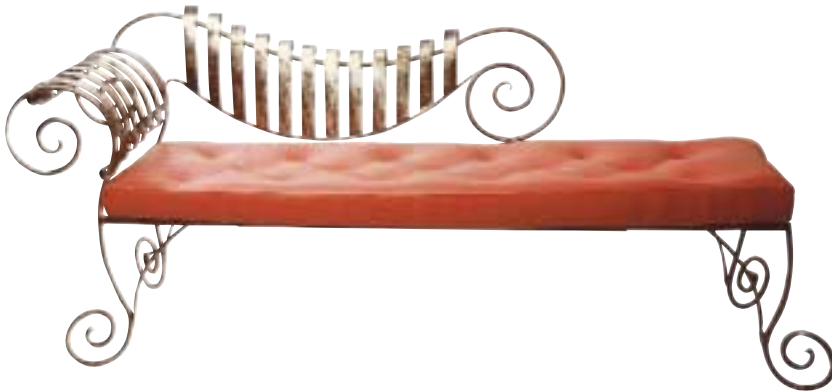

## Banquette Stool

This stool is an ideal piece that will sit alongside any of our bed designs. It can be upholstered with your choice of fabric.

## Day Bed

This versatile Day Bed is a beautifully finished piece of furniture that looks fantastic but is also very functional. The sturdy forged steel sides can be drawn up or relaxed. Glass balls adorn the posts to create an extra special look.