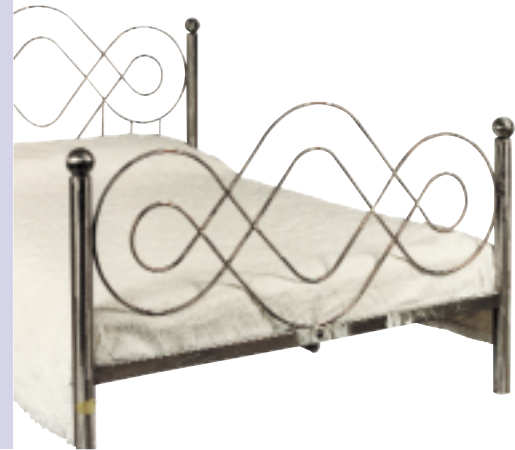

The Crystal Ball Bed (left)

This stunning bed is a wonderful mix of steel and crystal ball features. Detailed at each end are decorated glass balls in unusual steel clasps.

The Celtic Bow (above)

Two forged Celtic Bows adorn the head and foot ends of this bold design. An imposing bed that will make a statement in any room.

The Curly Wurly Bed (below)

Large scrolls of steel feature in the design of this bed. Each is joined with a decorative wrap that is forged directly to the main design. A fun but functional bed.